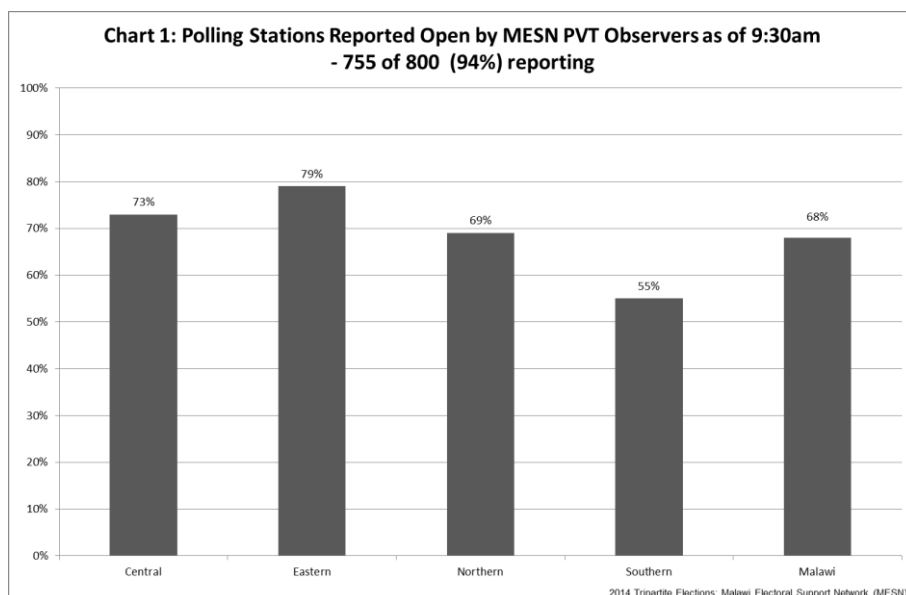

Nationally, MESN Parallel Vote Tabulation (PVT) Observers are reporting 61% of polling stations open. However, in Eastern region 73% of polling stations are report as open compared to 43% reported open in Southern region¹ (see Chart 1).